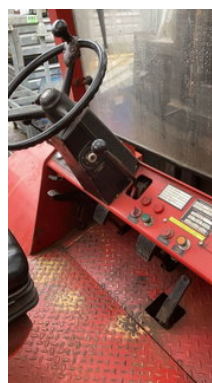

## Hyster H350 H350B

### General features

Brand	Hyster
Subcategory	Forklift
Construction year	1988
Hourmeter reading	5281
Condition	Used