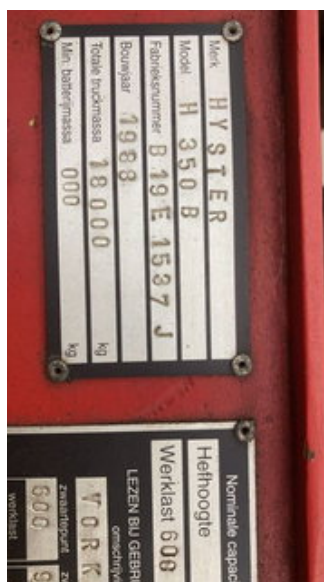

## Hyster H350 H350B

### General features

Brand	Hyster
Subcategory	Forklift
Construction year	1988
Hourmeter reading	5281
Condition	Used

### Characteristics

Clearance height

420mm

Hyster H350 H350B

Accessories