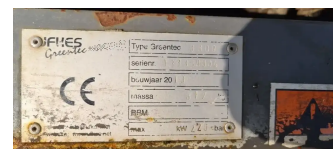

Greentec 3300 3300

General features

Brand	Greentec
Subcategory	Miscellaneous attachment
Construction year	2013
Condition	Used

Greentec 3300 3300

Accessories